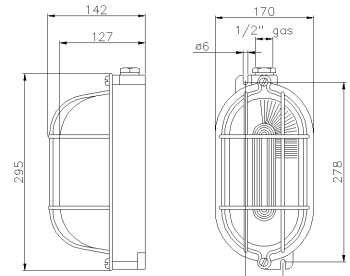

**SERIES RINO
FIXTURE**
CODE 831292

Datasheet

Specifications

Net Weight	1.91 KG
Shock resistance	IK07 according to IEC/EN 62262
Frequency	0/50/60Hz
IP Protection degree	IP66
Rated operating voltage	230V CA-CC
Manufacturing material	Aluminum alloy
Insulation Class	I
Lamp power	MAX 100W(Ta+50°C)/75W(Ta+70°C)
Lampholder type	E27
Dimensions	295X170 mm
Hole type	M20
Optics	Symmetrical
Diffuser type	TRANSPARENT PRISMATIC GLASS
Min. Amb. Temp.	-40°C
Max. Amb. Temp.	+70°C
Surface finishing	PAINTED GREY RAL7035

Reference Standards and Directives

Certification and approval marks UKCA, CB DEKRA, CE

Directives 2009/125/EC (ERP), 2011/65/EU (RoHS), 2012/19/EU (WEEE), 2014/35/EU (LVD), Reg. EU 2019/2020 (EcoDesign)

Reference Standards EN 60598-1:2015, EN 60598-1:2015/A1:2018, EN 60598-1:2015/AC:2015, EN 60598-1:2015/AC:2016, EN 60598-1:2015/AC:2017, EN 60598-2-1:1989, EN IEC 63000:2018

Equipment Included

The images are purely indicative. The indicated values of luminous flux and declared power have tolerances of +/- 7%. Palazzoli reserves the right to make changes without notice.