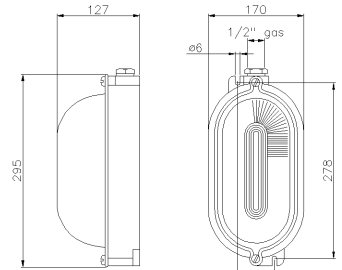

**SERIES RINO
FIXTURE**
CODE 831291

Datasheet

Specifications

Net Weight	1.81 KG
Shock resistance	IK07 according to IEC/EN 62262
Frequency	0/50/60Hz
IP Protection degree	IP66
Rated operating voltage	230V CA-CC
Manufacturing material	Aluminum alloy
Insulation Class	I
Lamp power	MAX 100W(Ta+50°C)/75W(Ta+70°C)
Lampholder type	E27
Dimensions	295X170 mm
Hole type	M20
Diffuser type	TRANSPARENT PRISMATIC GLASS
Min. Amb. Temp.	-40°C
Max. Amb. Temp.	+70°C

Equipment Included

The images are purely indicative. The indicated values of luminous flux and declared power have tolerances of +/- 7%. Palazzoli reserves the right to make changes without notice.