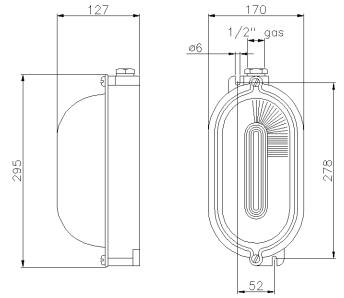

**SERIES RINO
FIXTURE**
CODE 831271

Datasheet

Specifications

Net Weight	1.91 KG
Shock resistance	IK07 according to IEC/EN 62262
Frequency	0/50/60Hz
IP Protection degree	IP66
Rated operating voltage	230V CA-CC
Manufacturing material	Aluminum alloy
Insulation Class	I
Lamp power	MAX 100W(Ta+50°C)/75W(Ta+70°C)
Lampholder type	E27
Dimensions	295X170 mm
Hole type	M20
Optics	Symmetrical
Diffuser type	TRANSPARENT PRISMATIC GLASS
Min. Amb. Temp.	-40°C
Max. Amb. Temp.	+70°C
Surface finishing	PAINTED GREY RAL7035

Reference Standards and Directives

Certification and approval marks CE, UKCA, CB DEKRA

Directives 2009/125/EC (ERP), 2011/65/EU (RoHS), 2012/19/EU (WEEE), 2014/35/EU (LVD), Reg. EU 2019/2020 (EcoDesign)

Reference Standards EN 60598-1:2015, EN 60598-1:2015/A1:2018, EN 60598-1:2015/AC:2015, EN 60598-1:2015/AC:2016, EN 60598-1:2015/AC:2017, EN 60598-2-1:1989, EN IEC 63000:2018

Equipment Included

The images are purely indicative. The indicated values of luminous flux and declared power have tolerances of +/- 7%. Palazzoli reserves the right to make changes without notice.