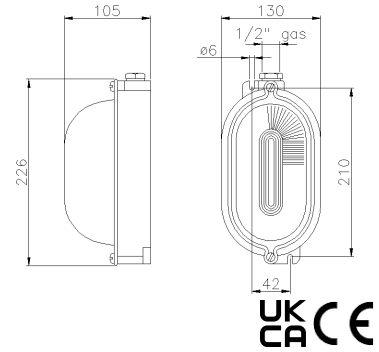

**SERIES RINO
FIXTURE**
CODE 831191

Datasheet

Specifications

Net Weight	1.04 KG
Shock resistance	IK07 according to IEC/EN 62262
Frequency	0/50/60Hz
IP Protection degree	IP66
Rated operating voltage	230V CA-CC
Manufacturing material	Aluminum alloy
Insulation Class	I
Lamp power	MAX 75W(Ta+50°C)/50W(Ta+70°C)
Lampholder type	E27
Dimensions	226X130 mm
Hole type	M20
Diffuser type	TRANSPARENT PRISMATIC GLASS
Min. Amb. Temp.	-40°C
Max. Amb. Temp.	+70°C