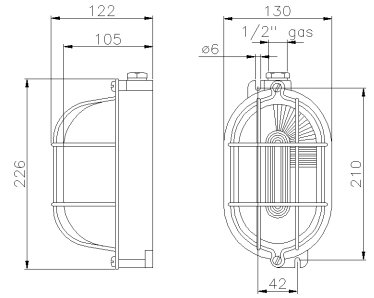

**SERIES NAVE
FIXTURE**

CODE 831189

Datasheet

Specifications

Net Weight	1.99 KG
Frequency	50/60Hz
IP Protection degree	IP66
Rated operating voltage	220V-240V
Manufacturing material	Brass
Insulation Class	I
Lamp power	75W
Lampholder type	E27
Dimensions	226X130 mm
Hole type	M24
Colour	Grey RAL 7040
Diffuser type	TRANSPARENT PRISMATIC GLASS
Min. Amb. Temp.	-40°C
Max. Amb. Temp.	+70°C