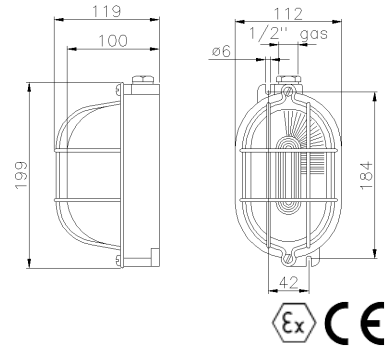

**SERIES RINO-Ex
FIXTURE**
CODE 831072EX

Datasheet

Specifications

Net Weight	0.92 KG
Frequency	0/50/60Hz
IP Protection degree	IP65
Rated operating voltage	230V CA-CC
Manufacturing material	Aluminum alloy
Lamp power	MAX 18W
Lampholder type	E27
Dimensions	199X112 mm
Hole type	M20

Atex characteristics

ATEX application zone	Zone 22
Dust Atex execution	II 3D - Ex tc IIIC T75 °C Dc
Gas Atex execution	-

Reference Standards and Directives

Certification and approval marks	EX, CE
Directives	2011/65/EU (RoHS), 2012/19/EU (WEEE), 2014/34/EU (ATEX)
Reference Standards	EN 60079-31:2014, EN 60598-1:2015, EN 60598-1:2015/A1:2018, EN 60598-1:2015/AC:2015, EN 60598-1:2015/AC:2016, EN 60598-1:2015/AC:2017, EN 60598-2-1:1989, EN IEC 60079-0:2018, EN IEC 63000:2018

Equipment Included

The images are purely indicative. The indicated values of luminous flux and declared power have tolerances of +/- 7%. Palazzoli reserves the right to make changes without notice.