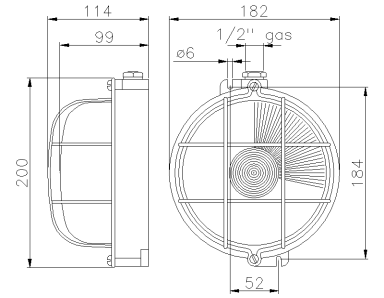

**SERIES RINO-Ex
FIXTURE**
CODE 830072EX

Datasheet

Specifications

Net Weight	0.94 KG
Frequency	0/50/60Hz
IP Protection degree	IP65
Rated operating voltage	230V CA-CC
Manufacturing material	Aluminum alloy
Lamp power	MAX 28W
Lampholder type	E27
Dimensions	200X182 mm
Hole type	M20