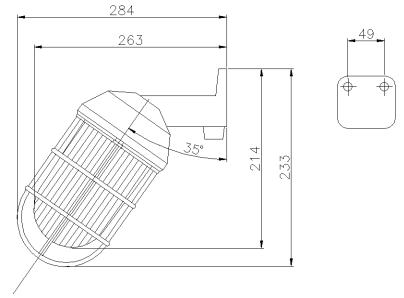

SERIES RINO
WELL FIXTURE
CODE 813271

Datasheet

Specifications

Net Weight	2.024 KG
Frequency	50/60Hz
IP Protection degree	IP65
Rated operating voltage	230V CA-CC
Manufacturing material	Aluminum alloy
Insulation Class	I
Lamp power	100W
Lampholder type	E27
Hole type	M20
Diffuser type	TRANSPARENT PRISMATIC GLASS
Min. Amb. Temp.	-40°C
Max. Amb. Temp.	+70°C