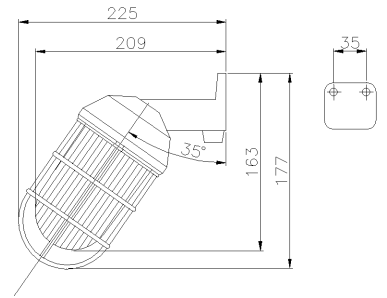

**SERIES RINO  
WELL FIXTURE  
CODE 813071**

### Specifications

Net Weight	0.82 KG
Frequency	50/60Hz
IP Protection degree	IP65
Rated operating voltage	230V CA-CC
Manufacturing material	Aluminum alloy
Insulation Class	I
Lamp power	60W
Lampholder type	E27
Hole type	M20
Diffuser type	TRANSPARENT PRISMATIC GLASS
Min. Amb. Temp.	-40°C
Max. Amb. Temp.	+70°C