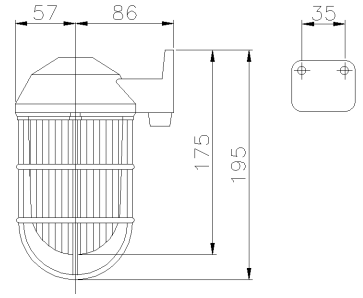

**SERIES RINO**  
**WELL FIXTURE**  
**CODE 811071**

### Specifications

Net Weight	0.816 KG
Frequency	50/60Hz
IP Protection degree	IP65
Rated operating voltage	230V CA-CC
Manufacturing material	Aluminum alloy
Insulation Class	I
Lamp power	60W
Lampholder type	E27
Hole type	M20
Diffuser type	TRANSPARENT PRISMATIC GLASS
Min. Amb. Temp.	-40°C
Max. Amb. Temp.	+70°C