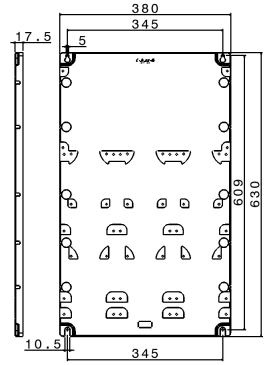

SERIES TAIS
CON043
CODE 538804

Datasheet

Specifications

Net Weight	2.61 KG
Front panel	538804s.png
Suitable for central box	Yes
Suitable for recessed box	Yes
Manufacturing material	Palazzoli Thermosetting GRP
Dimensions	380X630 mm
No. of installable devices	3 MOD 95 O 3 MOD 125

Reference Standards and Directives

Certification and approval marks -

Directives Reg. EU 2023/988 (GPSR)

Reference Standards

The images are purely indicative. Palazzoli reserves the right to make changes without notice.