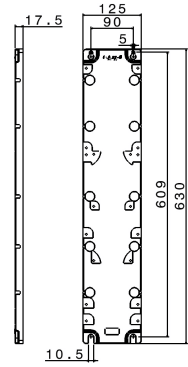

SERIES TAIS
CON043
CODE 538800

Datasheet

Specifications

Net Weight	0.94 KG
Front panel	538800s.png
Suitable for central box	Yes
Suitable for recessed box	Yes
Manufacturing material	Palazzoli Thermosetting GRP
Dimensions	125X630 mm
No. of installable devices	1 MOD 95 O 1 MOD 125

Reference Standards and Directives

Certification and approval marks -

Directives Reg. EU 2023/988 (GPSR)

Reference Standards

The images are purely indicative. Palazzoli reserves the right to make changes without notice.