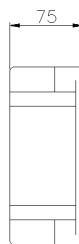

SERIES TAIS Grande
COVER FOR ENCLOSURE
CODE 535325

Datasheet

Electrical characteristics

Insulation Class	II
Rated insulation voltage	1000 V
Rated operating voltage	-
Dissipable Power	-

Mechanical characteristics

Manufacturing material	Palazzoli Thermosetting GRP
Treatment type	-
Surface finishing	-
Color	Blue RAL 5015
Execution	-
Cover height	75 mm
Cover type	Blind
N. of modules on DIN rail	-
Hole type	-
Window type	-
IP Protection degree	IP67
Additional IPdegree protection	-
Shock resistance	IK10 according to IEC/EN 62262
Resistance to Glow wire	960°C
Flame rating according UL94	V-0
Corrosivity category	-
Working Environment Temp.	Min: -40°C ;Max: +90°C
Warehousing Temperature	Min: -50°C ;Max: +90°C
Dimensions	185X250X75 mm
Internal dimensions	-
Net Weight	0.65 KG