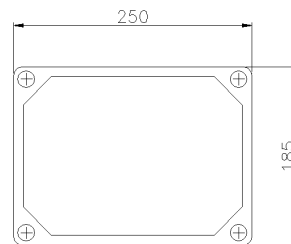

SERIES TAIS Grande
COVER FOR ENCLOSURE
CODE 535325

Datasheet

Electrical characteristics

Insulation Class	II
Rated insulation voltage	1000 V
Rated operating voltage	-
Dissipable Power	-

Mechanical characteristics

Manufacturing material	Palazzoli Thermosetting GRP
Treatment type	-
Surface finishing	-
Color	Blue RAL 5015
Execution	-
Cover height	75 mm
Cover type	Blind
N. of modules on DIN rail	-
Hole type	-
Window type	-
IP Protection degree	IP67
Additional IPdegree protection	-
Shock resistance	IK10 according to IEC/EN 62262
Resistance to Glow wire	960°C
Flame rating according UL94	V-0
Corrosivity category	-
Working Environment Temp.	Min: -40°C ;Max: +90°C
Warehousing Temperature	Min: -50°C ;Max: +90°C
Dimensions	185X250X75 mm
Internal dimensions	-
Net Weight	0.65 KG

Reference Standards and Directives

Certification and approval marks	UKCA, CE
Directives	2014/35/EU (LVD)
Reference Standards	EN 60670-1:2005, EN 60670-1:2005/A1:2013, EN 60670-1:2005/AC:2007, EN 60670-1:2005/AC:2010, EN 60670-22:2006, EN 62208:2011

The images are purely indicative. Palazzoli reserves the right to make changes without notice.