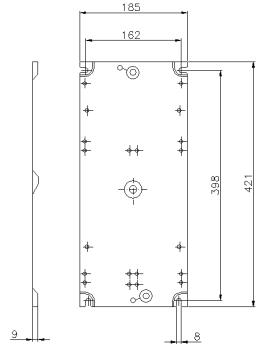

SERIES ALUPRES
CON043
CODE 532826

Datasheet

Specifications

Net Weight	1.48 KG
Front panel	532826s.png
Suitable for central box	Yes
Suitable for recessed box	Yes
Manufacturing material	Steel
Dimensions	185X421 mm
No. of installable devices	2X92

Reference Standards and Directives

Certification and approval marks -

Directives Reg. EU 2023/988 (GPSR)

Reference Standards

The images are purely indicative. Palazzoli reserves the right to make changes without notice.