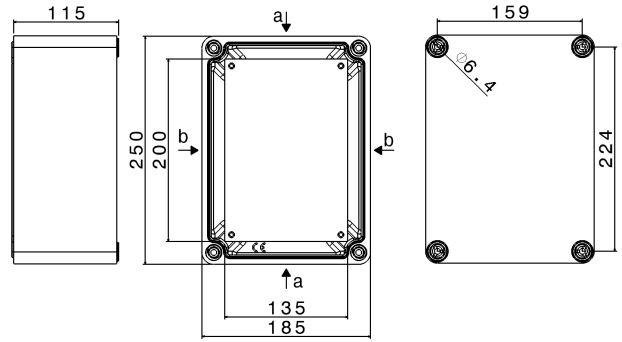

SERIES TAIS Grande
BOX FOR ENCLOSURE
CODE 531431

Datasheet

Electrical characteristics

Insulation Class	II
Rated insulation voltage	1000 V
Rated operating voltage	-
Dissipable Power	-

Mechanical characteristics

Manufacturing material	Palazzoli Thermosetting GRP
Treatment type	-
Surface finishing	-
Color	Grey RAL 7042
Execution	Board
Height Box	115 mm
Cover type	-
N. of modules on DIN rail	-
Hole type	Window type A+B
Window type	
IP Protection degree	IP67
Additional IPdegree protection	-
Shock resistance	IK10 according to IEC/EN 62262
Resistance to Glow wire	960°C
Flame rating according UL94	V-0
Corrosivity category	-
Working Environment Temp.	Min: -40°C ;Max: +90°C
Warehousing Temperature	Min: -50°C ;Max: +90°C
Dimensions	250X185X115 mm
Internal dimensions	-
Net Weight	2 KG

Reference Standards and Directives

Certification and approval marks	NYCE COLOMBIA, CE, UKCA
Directives	2014/35/EU (LVD)
Reference Standards	EN 60670-1:2005, EN 60670-1:2005/A1:2013, EN 60670-1:2005/AC:2007, EN 60670-1:2005/AC:2010, EN 60670-22:2006, EN 62208:2011

The images are purely indicative. Palazzoli reserves the right to make changes without notice.