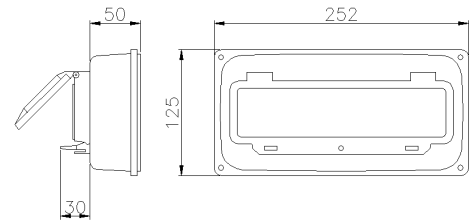

SERIES ALUPRES
COVER FOR ENCLOSURE
CODE 518209

Datasheet

Specifications

Net Weight	0.952 KG
Front panel	518209s.png
IP Protection degree	IP67
Manufacturing material	Aluminum alloy
Insulation Class	I
Dimensions	252X125X50 mm
N. of modules on DIN rail	9
Cover height	50 mm
Window height	30 mm