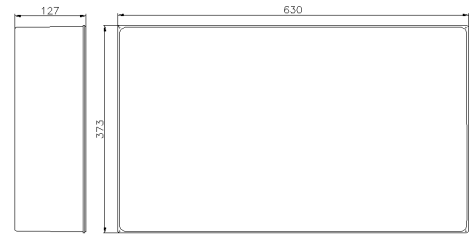

SERIES ALUPRES
COVER FOR ENCLOSURE
CODE 515645

Datasheet

Specifications

Net Weight	6.306 KG
Front panel	515645s.png
IP Protection degree	IP55
Manufacturing material	Aluminum alloy
Insulation Class	I
Dimensions	373X630X127 mm
Cover height	127 mm