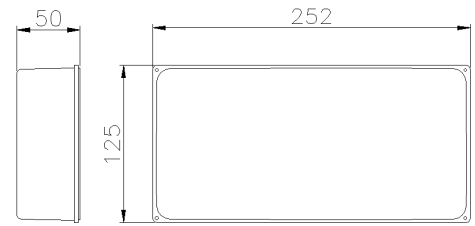

SERIES ALUPRES
CON042
CODE 515234

Datasheet

Specifications

Net Weight	0.46 KG
Front panel	515234s.png
IP Protection degree	IP67
Manufacturing material	Aluminum alloy
Insulation Class	I
Dimensions	125X252X50 mm
Cover height	50 mm