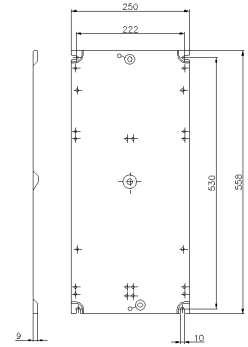

**SERIES ALUPRES
CON043
CODE 511801**

Datasheet

Specifications

Net Weight	1.51 KG
Front panel	511801s.png
Suitable for central box	Yes
Suitable for recessed box	Yes
Manufacturing material	Steel
Execution	Wall mounting
Dimensions	125X618 mm
No. of installable devices	1