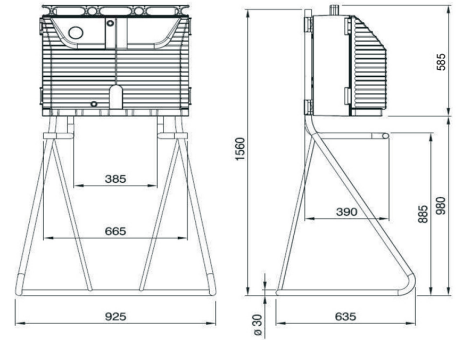

**SERIES ENERGY GO
ACCESSORY
CODE 501540**

Datasheet

Specifications

Net Weight	7.85 KG
Manufacturing material	Galvanized and painted steel

Reference Standards and Directives

Certification and approval marks -