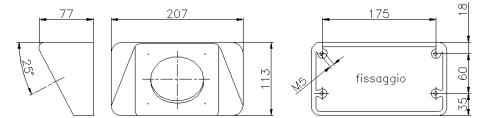

SERIES CEE
ACCESSORY
CODE 472978

Supporto isolante (per finestra tipo "b")

Datasheet

Specifications

Net Weight	0.58 KG
Suitable for recessed box	Yes
Suitable for central box	Yes
Rated current	125A
IP Protection degree	IP65
Manufacturing material	Palazzoli Thermosetting GRP
For windows	B
Para bases/clavijas instalable	125A