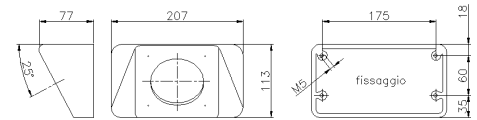

SERIES CEE
ACCESSORY
CODE 472977

Supporto isolante (per finestra tipo "b")

Datasheet

Specifications

Net Weight	0.56 KG
Suitable for recessed box	Yes
Suitable for central box	Yes
Rated current	63A
IP Protection degree	IP65
Manufacturing material	Palazzoli Thermosetting GRP
For windows	B
Para bases/clavijas instalable	63A