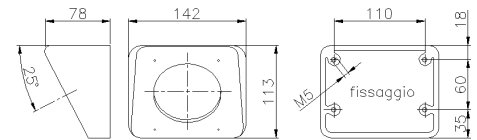

**SERIES CEE**  
**ACCESSORY**  
**CODE 472968**

Supporto isolante (per finestra tipo "a")

#### Specifications

Net Weight	0.52 KG
Suitable for recessed box	Yes
Suitable for central box	Yes
Rated current	125A
IP Protection degree	IP65
Manufacturing material	Palazzoli Thermosetting GRP
For windows	A
Para bases/clavijas instalable	125A