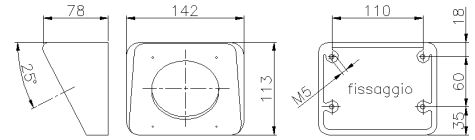

**SERIES CEE
ACCESSORY
CODE 472967**

Supporto isolante (per finestra tipo "a")

Datasheet

Specifications

Net Weight	0.57 KG
Suitable for recessed box	Yes
Suitable for central box	Yes
Rated current	63A
IP Protection degree	IP65
Manufacturing material	Palazzoli Thermosetting GRP
For windows	A
Para bases/clavijas instalable	63A

Reference Standards and Directives

Certification and approval marks -

Directives Reg. EU 2023/988 (GPSR)

Reference Standards

The images are purely indicative. Palazzoli reserves the right to make changes without notice.