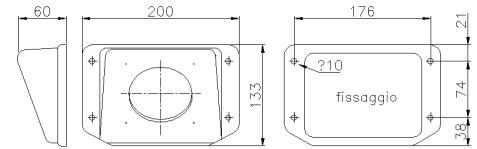

SERIES CEE
ACCESSORY

CODE 472948

Supporto in lega di alluminio (per finestra tipo "F5")

Datasheet

Specifications

Net Weight	0.553 KG
Rated current	125A
IP Protection degree	IP65
Manufacturing material	Aluminum alloy
For windows	F5
Para bases/clavijas instalable	125A