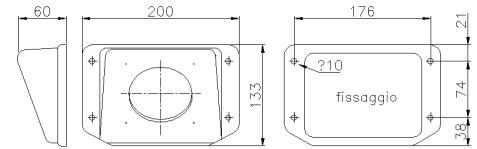

SERIES CEE
ACCESSORY

CODE 472947

Supporto in lega di alluminio (per finestra tipo "F5")

Datasheet

Specifications

Net Weight	0.553 KG
Rated current	63A
IP Protection degree	IP65
Manufacturing material	Aluminum alloy
For windows	F5
Para bases/clavijas instalable	63A

Reference Standards and Directives

Certification and approval marks CE

Directives Reg. EU 2023/988 (GPSR)

Reference Standards

The images are purely indicative. Palazzoli reserves the right to make changes without notice.