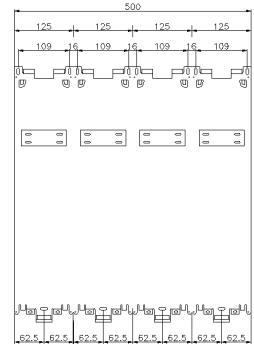

SERIES ULYSSE
CON043
CODE 415904

Datasheet

Specifications

Net Weight	4.86 KG
Front panel	415904s.png
Suitable for central box	Yes
Suitable for recessed box	Yes
Manufacturing material	Steel
Dimensions	500X500 mm
No. of installable devices	4