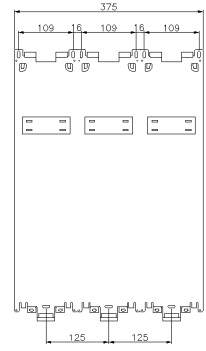

SERIES ULYSSE
CON043
CODE 415903

Datasheet

Specifications

Net Weight	3.19 KG
Front panel	415903s.png
Suitable for central box	Yes
Suitable for recessed box	Yes
Manufacturing material	Steel
Dimensions	375X500 mm
No. of installable devices	3