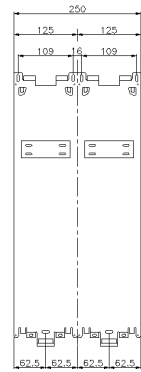

SERIES ULYSSE
Plate
CODE 415902

Datasheet

Specifications

Net Weight	2.18 KG
Front panel	415902s.png
Suitable for central box	Yes
Suitable for recessed box	Yes
Manufacturing material	Steel
Dimensions	250X500 mm
No. of installable devices	2