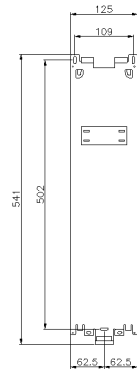

SERIES ULYSSE
CON043
CODE 415901

Datasheet

Specifications

Net Weight	1.29 KG
Front panel	415901s.png
Suitable for central box	Yes
Suitable for recessed box	Yes
Manufacturing material	Steel
Dimensions	125X500 mm
No. of installable devices	1

Reference Standards and Directives

Certification and approval marks -

Directives Reg. EU 2023/988 (GPSR)

Reference Standards

The images are purely indicative. Palazzoli reserves the right to make changes without notice.