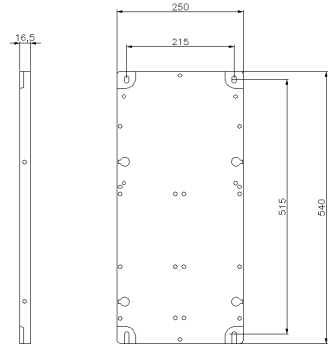

SERIES ULYSSE
CON043
CODE 415802

Datasheet

Specifications

Net Weight	1.16 KG
Suitable for central box	Yes
Suitable for recessed box	Yes
Manufacturing material	Palazzoli Thermosetting GRP
Dimensions	250X540 mm
No. of installable devices	2