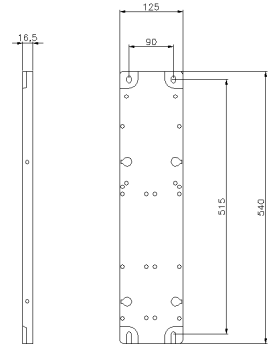

SERIES ULYSSE
CON043
CODE 415801

Datasheet

Specifications

Net Weight	0.66 KG
Suitable for central box	Yes
Suitable for recessed box	Yes
Manufacturing material	Palazzoli Thermosetting GRP
Dimensions	125X540 mm
No. of installable devices	1