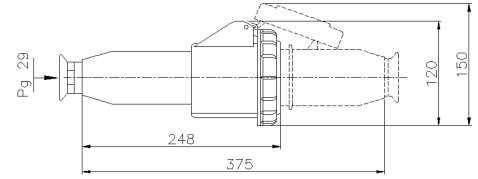

SERIES CEE
SOCKET OUTLET
CODE 356338

Datasheet

Specifications

Net Weight	1.306 KG
Rated current	63A
Frequency	50/60Hz
IP Protection degree	IP67
Poles	3P+N+ \perp
Clock Position	6h
Rated operating voltage	400V ●
Rated insulation voltage	500 V V
Manufacturing material	Technopolymer Recyclable Palazzoli
Execution	Mobile
Standard plug-socket	IEC 60309-2