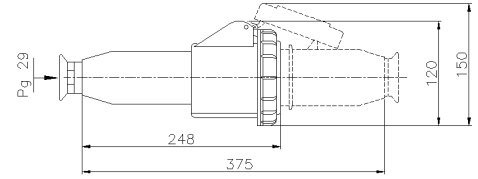

SERIES CEE
SOCKET OUTLET
CODE 346338

Datasheet

Specifications

Net Weight	1.256 KG
Rated current	63A
Frequency	50/60Hz
IP Protection degree	IP67
Poles	3P+ $\perp$
Clock Position	6h
Rated operating voltage	400V ●
Rated insulation voltage	500 V V
Manufacturing material	Technopolymer Recyclable Palazzoli
Execution	Mobile
Standard plug-socket	IEC 60309-2

Reference Standards and Directives

Certification and approval marks	CE, CB IMQ, NYCE COLOMBIA, IMQ
Directives	2011/65/EU (RoHS), 2012/19/EU (WEEE), 2014/35/EU (LVD)
Reference Standards	EN 60309-1:1999, EN 60309-1:1999/A1:2007, EN 60309-1:1999/A1AC:2014, EN 60309 -1:1999/A2:2012, EN 60309-2:1999, EN 60309-2:1999/A1:2007, EN 60309 -2:1999/A2:2012, EN IEC 63000:2018

The images are purely indicative. Palazzoli reserves the right to make changes without notice.