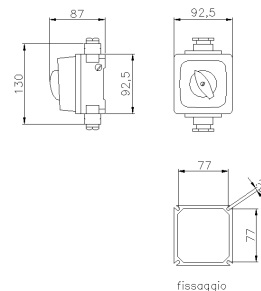

SERIES CAM-Ex
CMP_INT
CODE 282402EX

Datasheet

Electrical characteristics

Rated current	63A
Supply Voltage	500V~ 50/60Hz
Poles	3P
Rated insulation voltage	-
Insulation Class	I
CAM layout	2
Function Apparatus Control	One way switches
Type of protection	None

Mechanical characteristics

Manufacturing material	Aluminum alloy
Treatment type	Fluorozirconic passivation
Surface finishing	Non-toxic polyester paint anti UV curing in the oven
Color	Black RAL 9005
Execution	Wall mounting
Dimensions	275X125X150 mm
Depth	-
Front-plate dimension	-
Hole type	M32
IP Protection degree	IP66/IP67
Additional IPdegree protection	-
Shock resistance	7J (IEC 60079-0)
Resistance to Glow wire	-
Flame rating according UL94	-
Corrosivity category	-
Net Weight	2.028 KG
Working Environment Temp.	Min: -40°C ;Max: +40°C/+55°C
Warehousing Temperature	Min: - ;Max: -

Technical data switch

Thermal current	63 A
Rated short-circuit current	10 kA
Terminals type	Screw - indirect clamping
Conductors section (Cu)	Min: ;Max:
Terminal tightening torque	-
Auxiliary status contacts	-
Padlockable handle	-

Operating category

Categoria Rating	Tensione Voltage	Corrente / Potenza Current / Power
AC-22A	230 V	63 A
	400 V	63 A
	500 V	63 A
	690 V	63 A
AC-23A	230 V	63 A / 20,1 kW
	400 V	63 A / 34,9 kW
	500 V	63 A / 43,6 kW
	690 V	63 A / 60,2 kW
AC-3	230 V	40 A / 12,7 kW
	400 V	40 A / 22,2 kW
	500 V	40 A / 27,7 kW
	690 V	40 A / 38,2 kW

Atex characteristics

ATEX application zone	Zones 2-21-22
Dust Atex execution (Tmax1)	II 2D - Ex tb IIIC T85 °C Db
Gas Atex execution (Tmax1)	II 3G - Ex nR IIC T6 Gc

Reference Standards and Directives

Certification and approval marks CE, EX, IECEx, TUV EX, NYCE COLOMBIA

Directives 2011/65/EU (RoHS), 2012/19/EU (WEEE), 2014/34/EU (ATEX), 2014/35/EU (LVD)

Reference Standards EN 60079-0/A11:2013, EN 60079-0:2012, EN 60079-15:2010, EN 60079-31:2014, EN 60947-1:2007, EN 60947-1:2007/A1:2011, EN 60947-3:2009, EN 60947-3:2009/A1:2012, EN IEC 63000:2018

The images are purely indicative. Palazzoli reserves the right to make changes without notice.