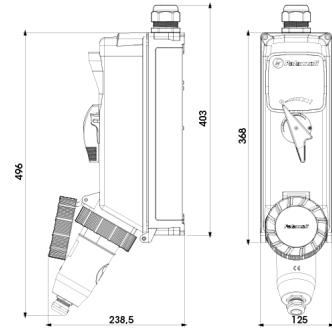

**SERIES TUNNEL LED
SOCKET+PLUG
CODE 151611**

Datasheet

Electrical characteristics

Rated current	63A
Supply Voltage	400V 50/60Hz ●
Poles	3P+ $\frac{1}{2}$
Clock Position	6h
Rated insulation voltage	690 V
Insulation Class	I
Type of protection	-
Signal plug inserted	1 contact pilot

Mechanical characteristics

Manufacturing material	Marine aluminium alloy (EN 44300)
Treatment type	Fluorozirconic passivation
Surface finishing	Non-toxic polyester paint anti UV curing in the oven
Color	Grey RAL 7035, Blue RAL 5012
Width	125 mm
Execution	Wall mounting
Hole type	3xM25 (Ø8 ÷ 16mm)
IP Protection degree	IP66
Additional IPdegree protection	-
Shock resistance	IK10 according to IEC/EN 62262
Resistance to Glow wire	960°C (Live contacts)
Flame rating according UL94	V-0 (Live contacts)
Corrosivity category	C4 (ISO 12944)
Net Weight	6 KG
Working Environment Temp.	Min: -25°C ;Max: +50°C
Warehousing Temperature	Min: -30°C ;Max: +70°C
Equipment Included	1 M40 mobile input plug (Ø15 ÷ 27mm). External ground M6 threaded hole

Technical data switch

Thermal current	63 A
Rated short-circuit current	10 kA
Terminals type	Screw - indirect clamping
Conductors section (Cu)	Min: 6 ;Max: 35 mm ²
Terminal tightening torque	3 Nm
Auxiliary status contacts	-
Padlockable handle	1 lock Ø6 mm max