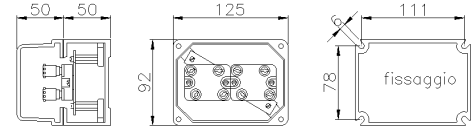

**SERIES NAVE
ENCLOSURE**

CODE 115202

Datasheet

Specifications

Net Weight	0.698 KG
IP Protection degree	IP66
Manufacturing material	Brass
Height Box	51.5 mm
Execution	Wall mounting
Cover type	Blind
Outfit	WITHOUT PLATE
Insulation Class	I
Dimensions	125X92X100 mm
Cover height	50 mm