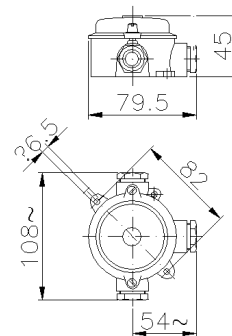

SERIES RONDO' ENCLOSURE
CODE 112040

Datasheet

Electrical characteristics

Insulation Class	I
Rated insulation voltage	-
Rated operating voltage	-
Dissipable Power	2,5W

Mechanical characteristics

Manufacturing material	Aluminum alloy
Treatment type	Fluorozirconic passivation
Surface finishing	Non-toxic polyester paint anti UV curing in the oven
Color	Blue RAL 5012 (Cover), Grey RAL 7035 (Base)
Execution	Wall mounting
Height Box	31 mm
Cover height	14 mm
Cover type	Blind
N. of modules on DIN rail	-
Hole type	M20
Window type	-
IP Protection degree	IP54
Additional IPdegree protection	-
Shock resistance	IK10 according to IEC/EN 62262
Resistance to Glow wire	-
Flame rating according UL94	-
Corrosivity category	-
Working Environment Temp.	Min: -25°C ;Max: +70°C
Warehousing Temperature	Min: -50°C ;Max: +80°C
Dimensions	140X140X45 mm
Internal dimensions	Ø 62 mm
Net Weight	0.18 KG

Reference Standards and Directives

Certification and approval marks CE, UKCA

Directives 2014/35/EU (LVD)

Reference Standards EN 60670-1:2005, EN 60670-1:2005/A1:2013, EN 60670-1:2005/AC:2007, EN 60670-1:2005/AC:2010, EN 60670-22:2006

The images are purely indicative. Palazzoli reserves the right to make changes without notice.